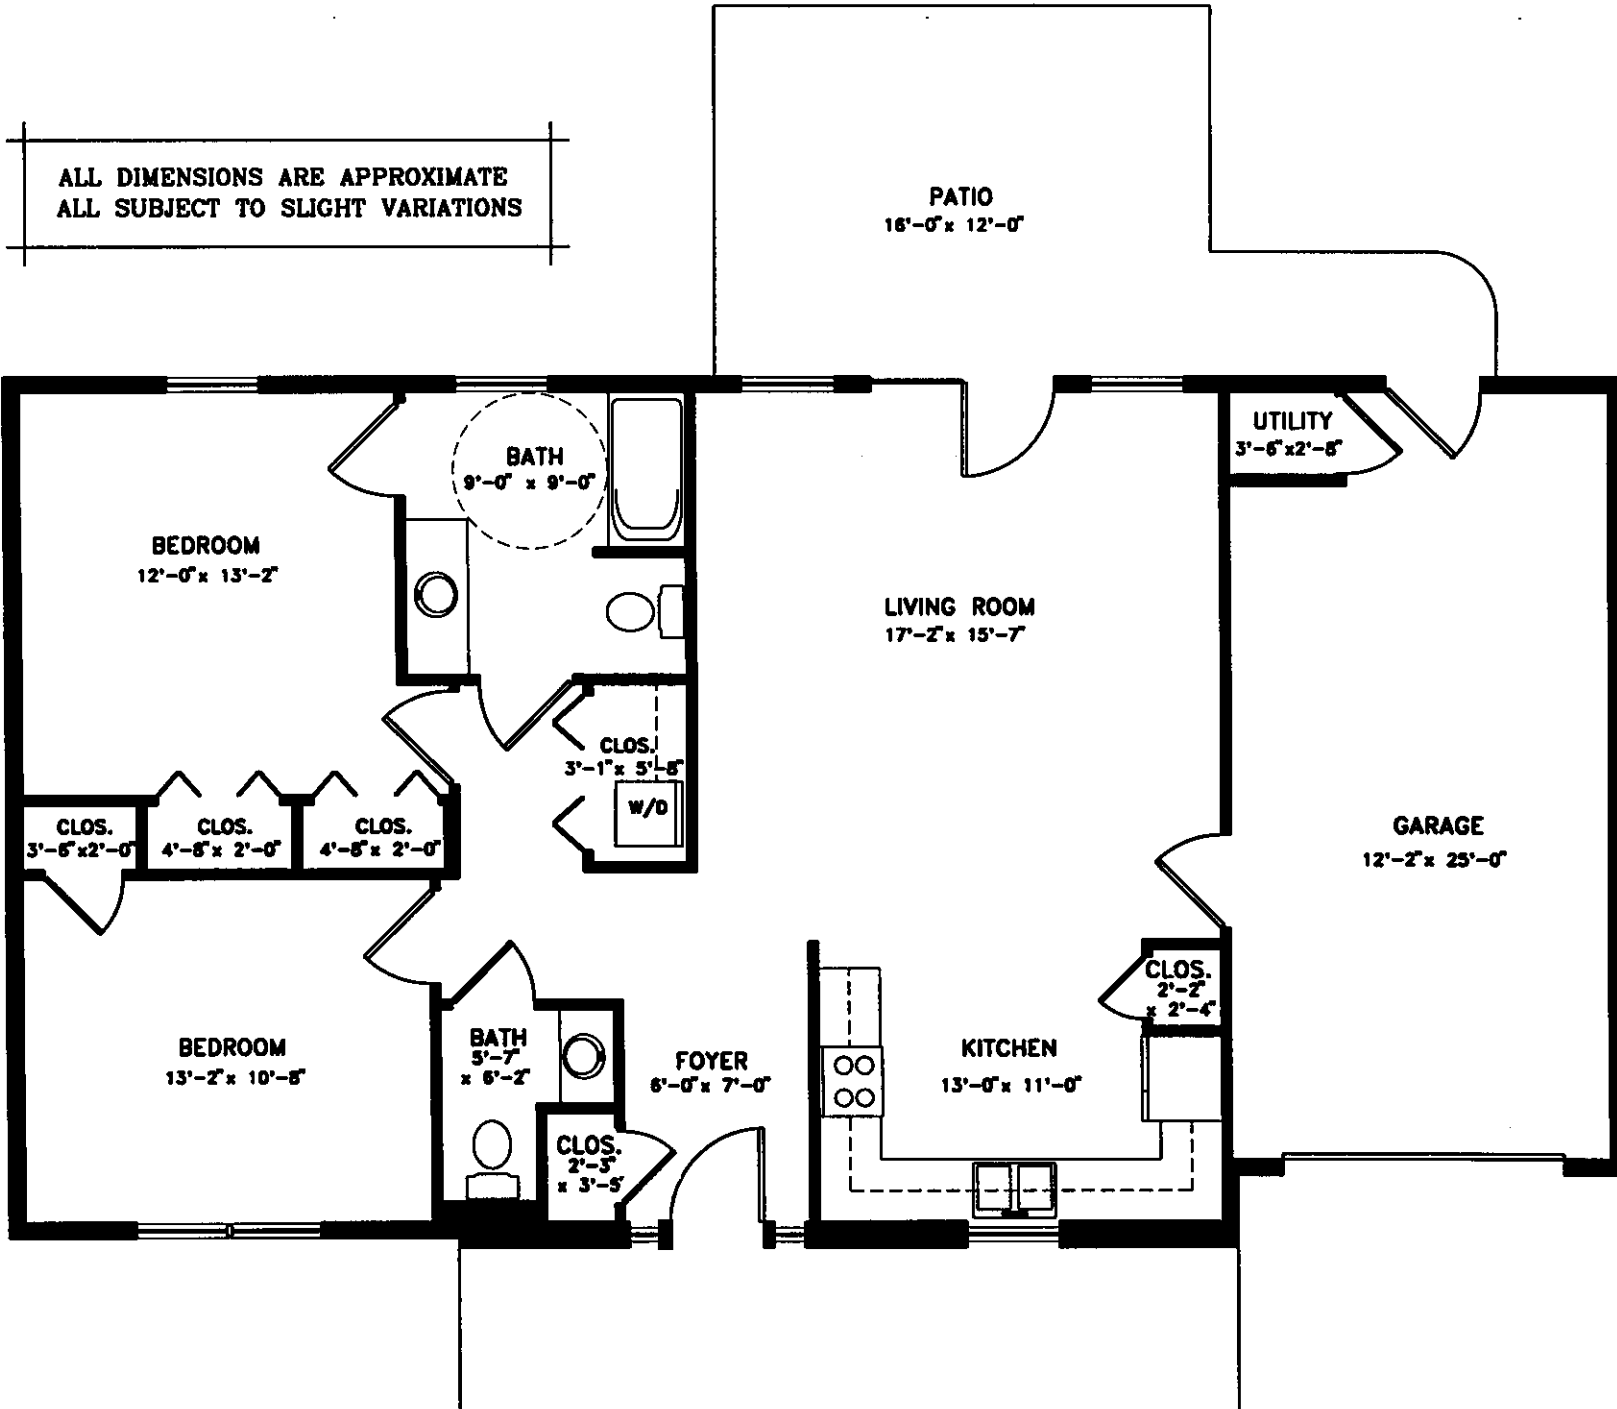

ALL DIMENSIONS ARE APPROXIMATE  
ALL SUBJECT TO SLIGHT VARIATIONS

## WHEAT RIDGE DELUXE COTTAGES

OUTSIDE DIMENSION 1,214 sq. ft.

LIVING SPACE 1,120 sq. ft.

ALL DIMENSIONS ARE APPROXIMATE  
ALL SUBJECT TO SLIGHT VARIATIONS

## WHEAT RIDGE COTTAGES

OUTSIDE DIMENSION 1,129 sq. ft.

LIVING SPACE 1,040 sq. ft.