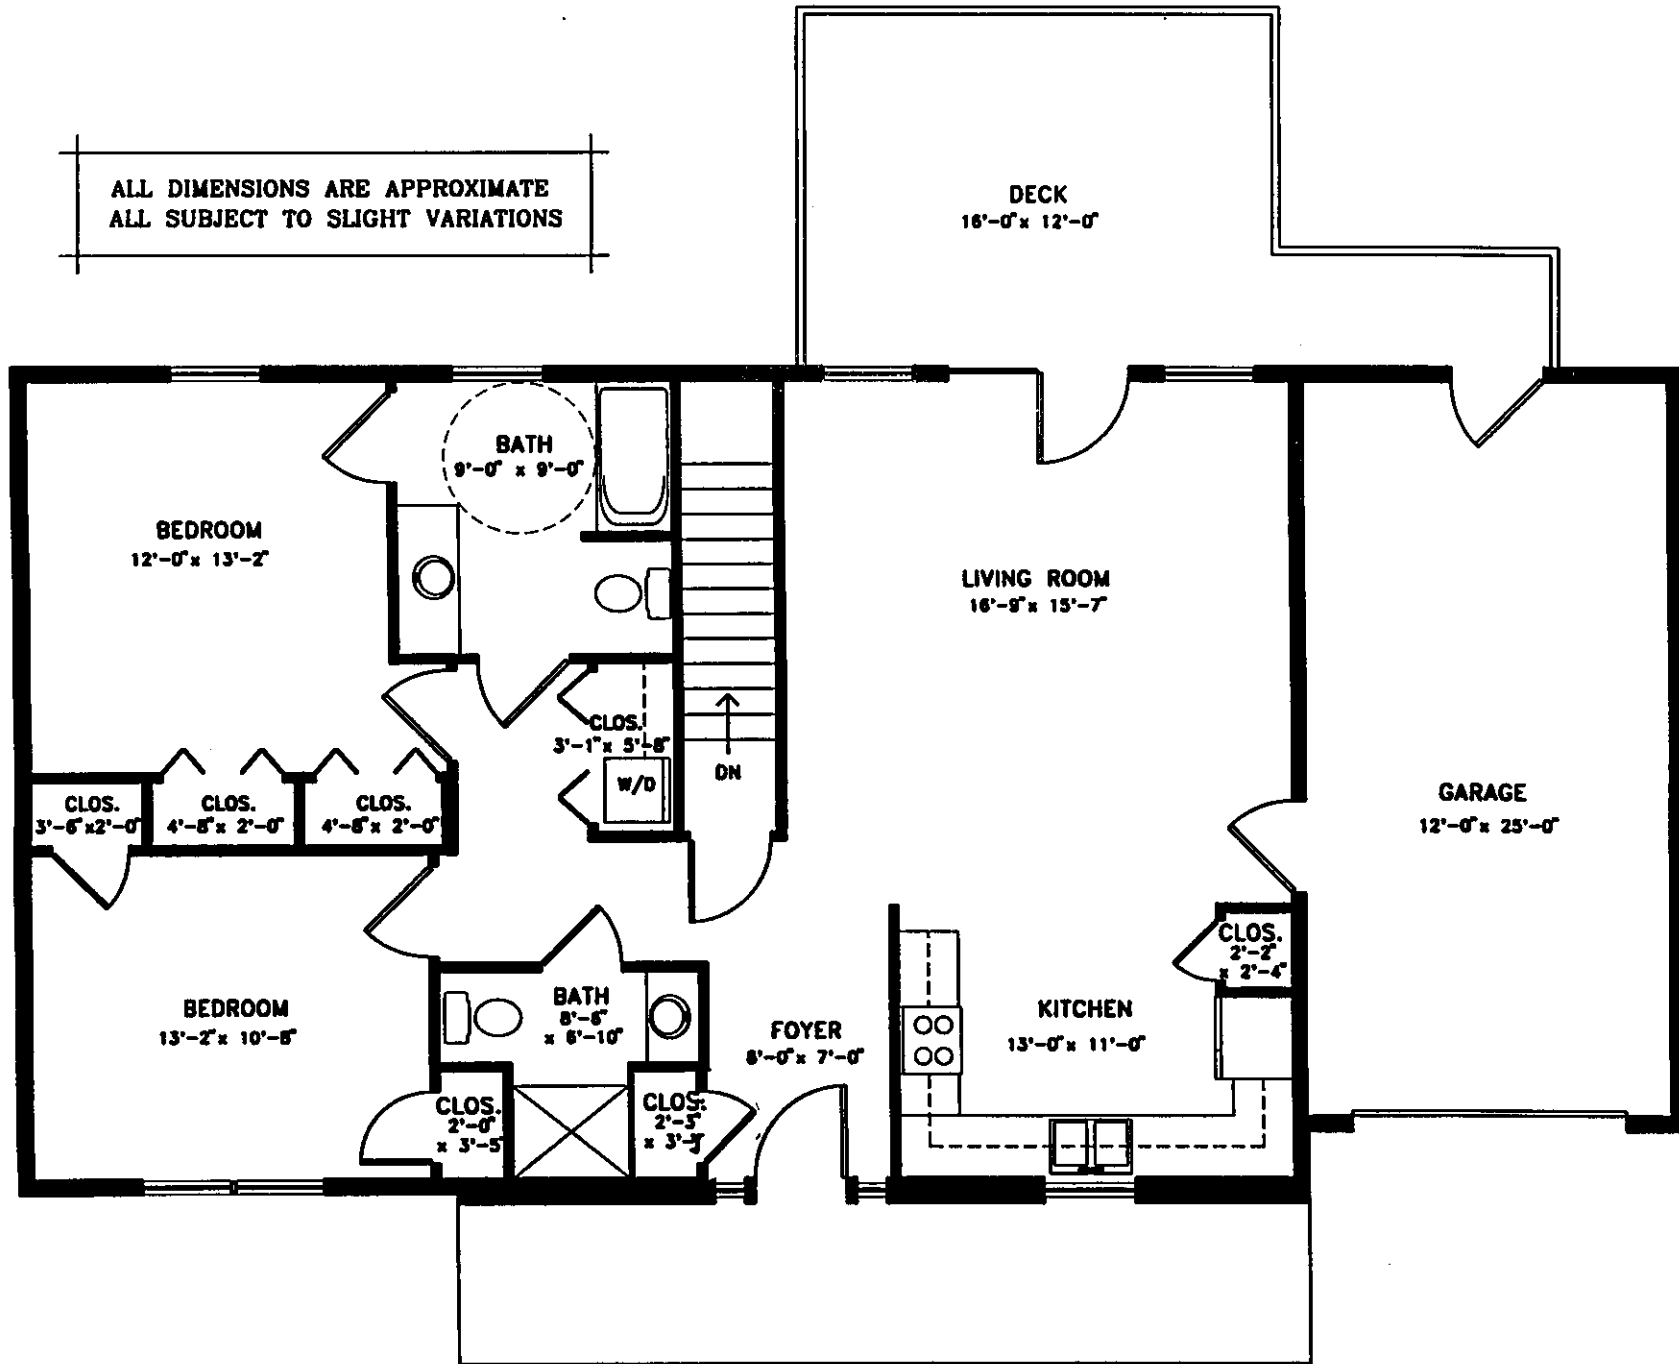

ALL DIMENSIONS ARE APPROXIMATE  
ALL SUBJECT TO SLIGHT VARIATIONS

## WHEAT RIDGE DELUXE COTTAGES

OUTSIDE DIMENSION 1,214 sq. ft.

LIVING SPACE 1,120 sq. ft.

ALL DIMENSIONS ARE APPROXIMATE  
ALL SUBJECT TO SLIGHT VARIATIONS

## WHEAT RIDGE COTTAGES

OUTSIDE DIMENSION 1,129 sq. ft.

LIVING SPACE 1,040 sq. ft.